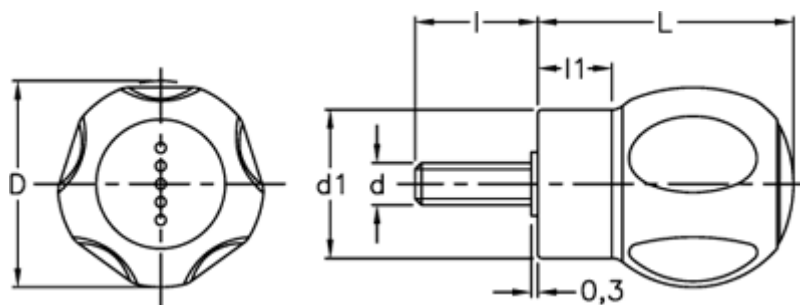

# Data Sheet

Article number: 23052452441

Description: E+G Handle  
EBK.50 p-M10x25-C1-SOFT

## Measures

D	= 50
d1	= 37
d 6g	= M10
l	= 25
L	= 64
l1	= 20